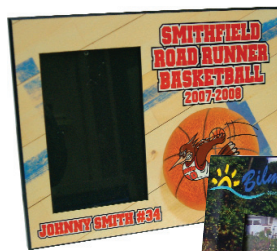

Picture Frames make a great picture even better! Includes easel.

1/8" Hardboard - Displays 4"x6" Photograph
U5899 7"x8.5" Frame.

Message Boards are a perfect item for grocery lists or work assignments. 1/8" hardboard.

U1010 7.5"x9" Message Board.
U1011 8"x10.3" Message Board.
U1012 9"x12.5" Message Board.

Refrigerator Magnets are a fun way to show off a favorite photograph, promote a business, or support a group or charity. Self-adhesive magnet included.

3/32" Thick FRP

U5522 2.5" Round.
U5527 2.5" Heart.
U5523 2.25" Square.

1/8" Hardboard

U4051 2.25" Square.
U4052 2"x3" Rectangle.

Create customized, one-of-a-kind items that reflect your unique style and personality!

U5607

Picture Frames enhance the unique qualities of any photograph. Includes easel.

5/8" MDF - Displays 4"x6" Photograph
U5607 8"x10" w/Picture To Side.
U1019 8"x10" w/Picture In Middle.

5/8" MDF - Displays 5"x7" Photograph
U5659 8"x10" Frame w/Picture In Middle.

Light Switch & Outlet Covers allow creative ideas to be transformed into decorative accents for the home or office.

Metal Light Switch Covers

LSPS01 3.5"x5" Single Switch Cover, Satin.
LSPG01 3.5"x5" Single Switch Cover, Glossy.
LSPS02 4.5"x5" Double Switch Cover, Satin.
LSPG02 4.5"x5" Double Switch Cover, Glossy.

Jumbo Metal Light Switch Covers

LSPG03 5.5"x3.5" Single Switch, Glossy.

Metal Duplex Outlet Covers

EOCG01 5"x3.5" Outlet Cover, Glossy.
EOCS01 5"x3.5" Outlet Cover, Satin.

Jumbo Metal Duplex Outlet Covers

EOCG03 5.5"x3.5" Jumbo Outlet Cover, Glossy.
EOCS03 5.5"x3.5" Jumbo Outlet Cover, Satin.

1/8" Hardboard Light Switch Covers

U5793 5" Round Switch Cover, Glossy.

Magnetic Dry Erase Boards are made of steel and have many uses around the home or office. Single-sided.